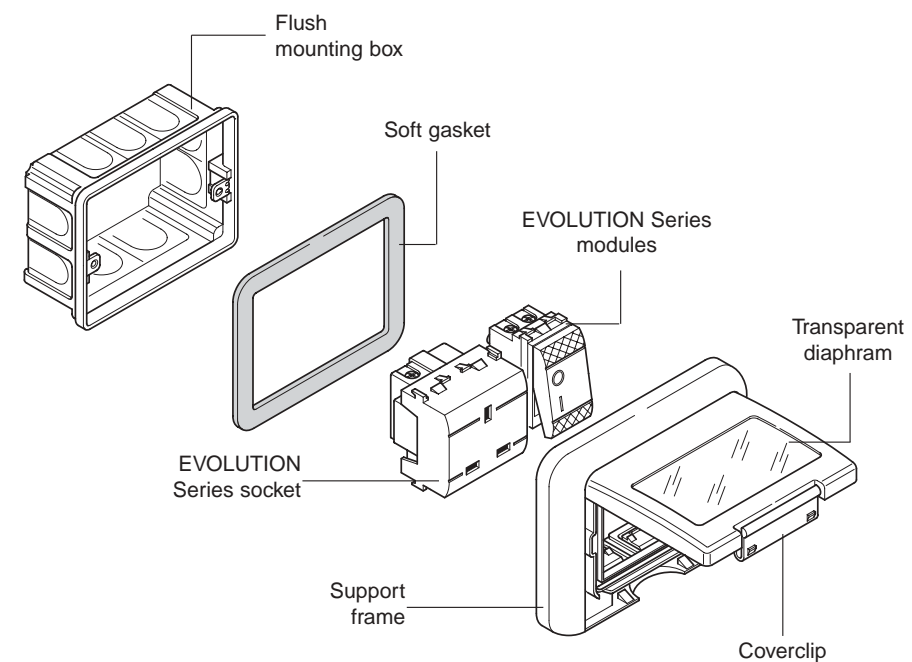

136.5121
1 gang - Pack Qty.: 5/80

136.5122
2 gang - Pack Qty.: 5/80

136.5123
3 gang - Pack Qty.: 3/60

FLUSH MOUNTING ENCLOSURE - IP55

136.5023
3 gang - Pack Qty.: 3/60

The **EVOLUTION Series** is integral part of UNIVEL Systems that also include the BASIC Series of plates and devices as well as UNIBOX Series for enclosure for modular accessories shown in other catalogues: refer to **Scame** or your trustworthy distributor to have them.